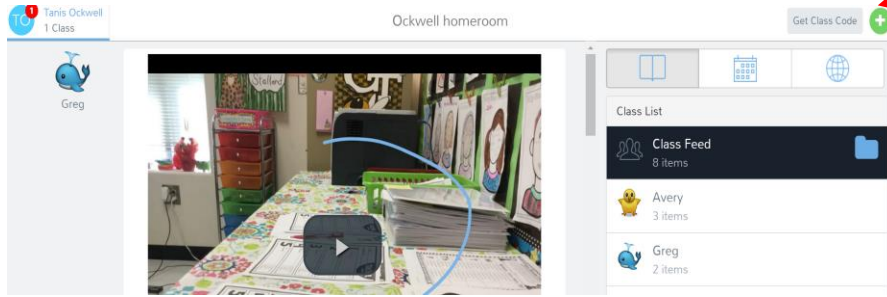

# For Teachers

Top corner:  
Get Class code

Choose: Text Class Code

Students will enter the code that generates here. But that code only works for a 15-minute window. However, once the computer is logged in it stays logged in so students shouldn't need another code after that day.

# For Students

Students will select "I'm a Student"

If the laptop/computer has a Webcam they can scan it by holding a copy of the class QR code here

If no webcam, students can put the temporary code in this box.