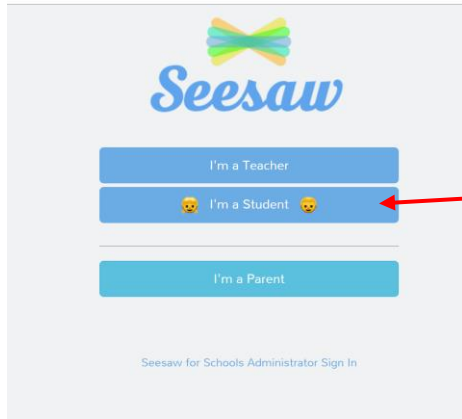

# For Teachers

Top corner:  
Get Class code

Choose: Text Class Code

Students will enter the code that generates here. But that code only works for a 15-minute window. However, once the computer is logged in it stays logged in so students shouldn't need another code after that day.

# For Students

Students will select "I'm a Student"

If the laptop/computer has a Webcam they can scan it by holding a copy of the class QR code here

If no webcam, students can put the temporary code in this box.