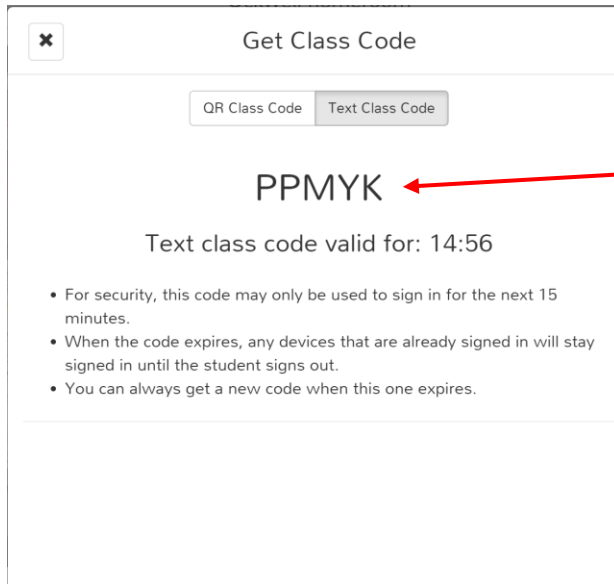

# For Teachers

Top corner:  
Get Class code

Choose: Text Class Code

Students will enter the code that generates here. But that code only works for a 15-minute window. However, once the computer is logged in it stays logged in so students shouldn't need another code after that day.

# For Students

Students will select "I'm a Student"

If the laptop/computer has a Webcam they can scan it by holding a copy of the class QR code here

If no webcam, students can put the temporary code in this box.