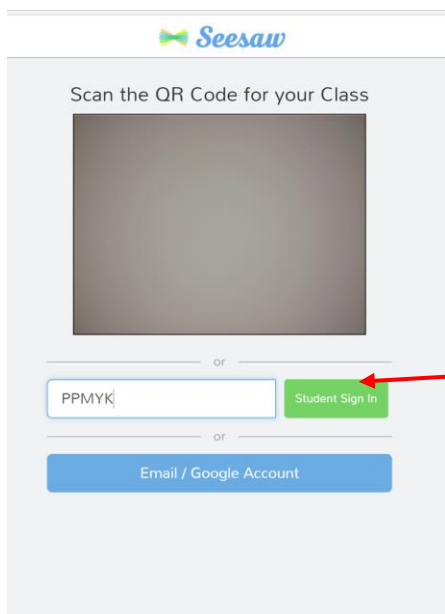

# For Students

Students will select "I'm a Student"

If the laptop/computer has a Webcam they can scan it by holding a copy of the class QR code here

If no webcam, students can put the temporary code in this box.

Once students enter the code, They will click "Student Sign in"