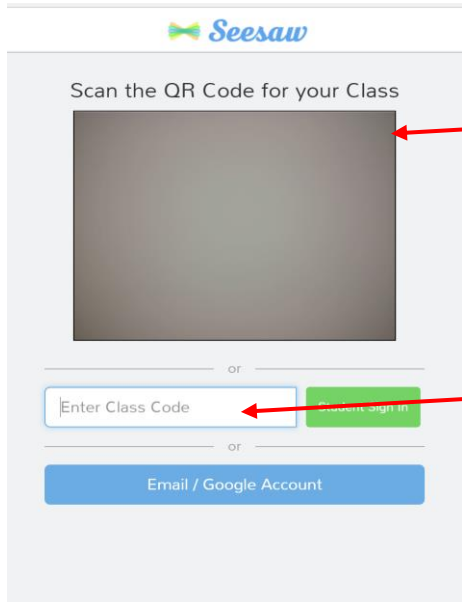

# For Teachers

Top corner:  
Get Class code

Choose: Text Class Code

Students will enter the code that generates here. But that code only works for a 15-minute window. However, once the computer is logged in it stays logged in so students shouldn't need another code after that day.

# For Students

Students will select "I'm a Student"

If the laptop/computer has a Webcam they can scan it by holding a copy of the class QR code here

If no webcam, students can put the temporary code in this box.